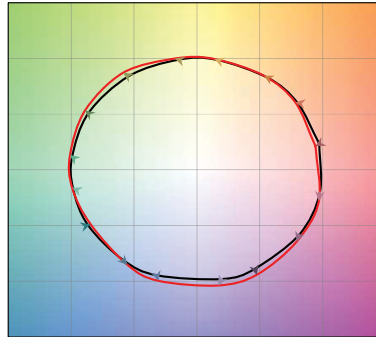

4000K

COLOR VECTOR GRAPHIC

— Reference Source — Test Source