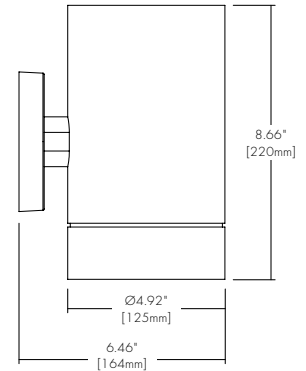

LETO 11

WALL MOUNT LED CYLINDER

Features

- Faceted and Smooth metal reflectors provide beam spreads between 10° to 80°.
- Nine drivers selections available to cover wide range of applications.
- Four output options available up to 2000 lumens.
- 5 year warranty.

Finish Options

- White
- Mocha
- Black
- Charcoal
- Silver
- Cerulean
- Firebrick

Technical Information

OUTPUT OPTIONS	700 lm	1000lm	1500lm	2000lm
Fixture wattage	6.1 W	9.1 W	14.0 W	19.8 W
Delivered Lumen at 3500K	656 lm	1035 lm	1539 lm	1917 lm
Efficacy	108 lm/W	114 lm/W	110 lm/W	97 lm/W
Center Beam Candlepower (10° Faceted Reflector)	7432 cd	11024 cd	16289 cd	22297 cd