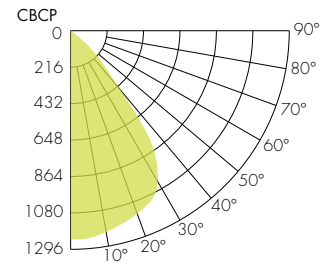

2700K

COLOR VECTOR GRAPHIC

— Reference Source — Test Source

3000K

COLOR VECTOR GRAPHIC

— Reference Source — Test Source

3500K

COLOR VECTOR GRAPHIC

— Reference Source — Test Source

4000K

COLOR VECTOR GRAPHIC

— Reference Source — Test Source

6500K

COLOR VECTOR GRAPHIC

— Reference Source — Test Source

Photometry

10° Faceted Reflector

30° Smooth Reflector

18° Faceted Reflector

45° Smooth Reflector

30° Faceted Reflector

80° Smooth Reflector

45° Faceted Reflector

60° Faceted Reflector