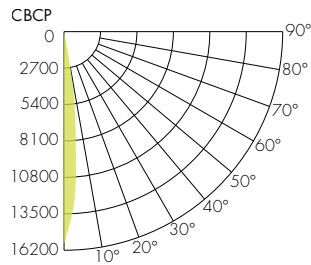

2700K

COLOR VECTOR GRAPHIC

— Reference Source — Test Source

3000K

COLOR VECTOR GRAPHIC

— Reference Source — Test Source

3500K

COLOR VECTOR GRAPHIC

— Reference Source — Test Source

4000K

COLOR VECTOR GRAPHIC

— Reference Source — Test Source

6500K

COLOR VECTOR GRAPHIC

— Reference Source — Test Source

Photometry

10° Faceted Reflector

30° Smooth Reflector

18° Faceted Reflector

45° Smooth Reflector

30° Faceted Reflector

80° Smooth Reflector

45° Faceted Reflector

60° Faceted Reflector