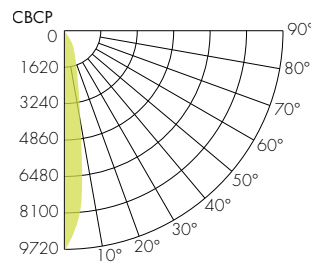

2700K

COLOR VECTOR GRAPHIC

— Reference Source — Test Source

3000K

COLOR VECTOR GRAPHIC

— Reference Source — Test Source

3500K

COLOR VECTOR GRAPHIC

— Reference Source — Test Source

4000K

COLOR VECTOR GRAPHIC

— Reference Source — Test Source

6500K

COLOR VECTOR GRAPHIC

— Reference Source — Test Source

Photometry

10° Faceted Reflector

30° Smooth Reflector

18° Faceted Reflector

45° Smooth Reflector

30° Faceted Reflector

80° Smooth Reflector

45° Faceted Reflector

60° Faceted Reflector