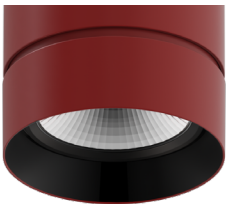

CR
Cerulean

FB
Firebrick

Two Tone Baffle

Inside finish refers to Baffle Finish selection from page 1. Any combination may be used for baffle and body finishes.

TM-30

2500K

COLOR VECTOR GRAPHIC

— Reference Source — Test Source