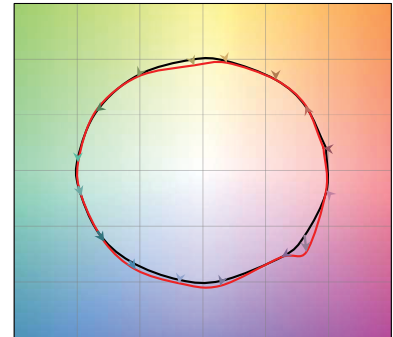

2700K

COLOR VECTOR GRAPHIC

— Reference Source — Test Source

3000K

COLOR VECTOR GRAPHIC

— Reference Source — Test Source

3500K

COLOR VECTOR GRAPHIC

— Reference Source — Test Source

4000K

COLOR VECTOR GRAPHIC

— Reference Source — Test Source

6500K

COLOR VECTOR GRAPHIC

— Reference Source — Test Source

Photometry