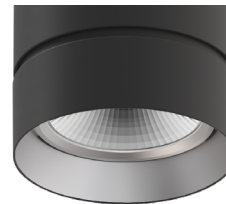

CR
Cerulean

FB
Firebrick

Two Tone Baffle

Inside finish refers to Baffle Finish selection from page 1. Any combination may be used for baffle and body finishes.

TM-30

2500K

COLOR VECTOR GRAPHIC

— Reference Source — Test Source