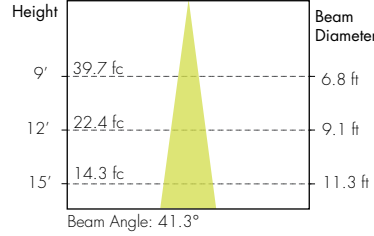

30° Smooth Reflector