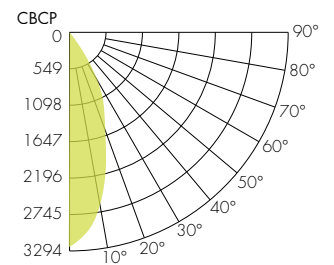

2700K

COLOR VECTOR GRAPHIC

— Reference Source — Test Source

3000K

COLOR VECTOR GRAPHIC

— Reference Source — Test Source

3500K

COLOR VECTOR GRAPHIC

— Reference Source — Test Source

4000K

COLOR VECTOR GRAPHIC

— Reference Source — Test Source

6500K

COLOR VECTOR GRAPHIC

— Reference Source — Test Source

Photometry

10° Faceted Reflector

30° Smooth Reflector

18° Faceted Reflector

45° Smooth Reflector

30° Faceted Reflector

80° Smooth Reflector

45° Faceted Reflector

60° Faceted Reflector