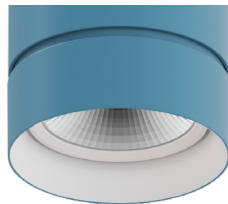

CR
Cerulean

FB
Firebrick

Two Tone Baffle

Inside finish refers to Baffle Finish selection from page 1. Any combination may be used for baffle and body finishes.

TM-30

2500K

COLOR VECTOR GRAPHIC

— Reference Source — Test Source