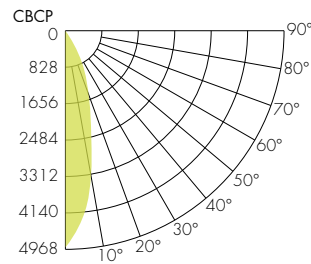

2700K

COLOR VECTOR GRAPHIC

— Reference Source — Test Source

3000K

COLOR VECTOR GRAPHIC

— Reference Source — Test Source

3500K

COLOR VECTOR GRAPHIC

— Reference Source — Test Source

4000K

COLOR VECTOR GRAPHIC

— Reference Source — Test Source

6500K

COLOR VECTOR GRAPHIC

— Reference Source — Test Source

Photometry

10° Faceted Reflector

30° Smooth Reflector

18° Faceted Reflector

45° Smooth Reflector

30° Faceted Reflector

80° Smooth Reflector

45° Faceted Reflector

60° Faceted Reflector