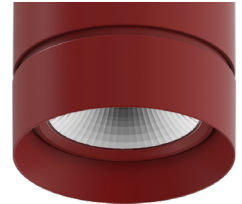

CR
Cerulean

FB
Firebrick

Two Tone Baffle

Inside finish refers to Baffle Finish selection from page 1. Any combination may be used for baffle and body finishes.

TM-30

2500K

COLOR VECTOR GRAPHIC

— Reference Source — Test Source