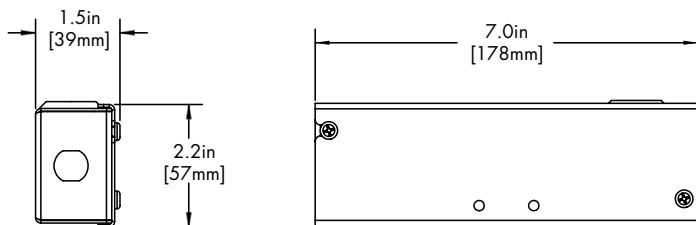

Remote Driver Housing

Depending on the options selected in the order code on page 1, a Remote Driver Housing may be required. This will automatically be generated and put on your order as necessary.

REMOTE DRIVER	MODEL	CCT	OUTPUT	DRIVER	DRIVER OPTIONS
HRM-Housing, Remote	LET11-WM-Leto 11 Wall Mount	Same as Fixture	Same as Fixture	Same as Fixture	Same as Fixture

Maximum mounting distance to luminaire using 18 AWG wire						
010S	PHSD	010L	010G	DALI DALI8	DMX	LUTE
16'	16'	72'	72'	72'	149'	15'

HRM Single with Externally Mounted Driver

Driver
010L or 010G
010S
010L or 010G or 010S
DALI or LUTE

HRM Single

Driver
PHSD

HRM Double

Driver
DALI8
DMX

EMG Emergency Driver

120 minute EMG operation time.

Driver
EMG