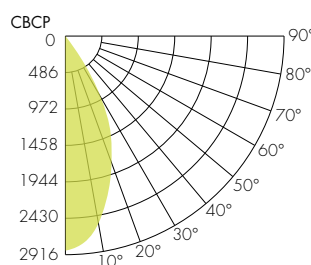

2700K

COLOR VECTOR GRAPHIC

— Reference Source — Test Source

3000K

COLOR VECTOR GRAPHIC

— Reference Source — Test Source

3500K

COLOR VECTOR GRAPHIC

— Reference Source — Test Source

4000K

COLOR VECTOR GRAPHIC

— Reference Source — Test Source

6500K

COLOR VECTOR GRAPHIC

— Reference Source — Test Source

Photometry

10° Faceted Reflector

30° Smooth Reflector

18° Faceted Reflector

45° Smooth Reflector

30° Faceted Reflector

80° Smooth Reflector

45° Faceted Reflector

60° Faceted Reflector