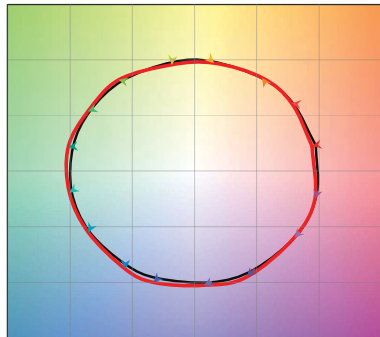

2700K

COLOR VECTOR GRAPHIC

— Reference Source — Test Source

3000K

COLOR VECTOR GRAPHIC

— Reference Source — Test Source

3500K

COLOR VECTOR GRAPHIC