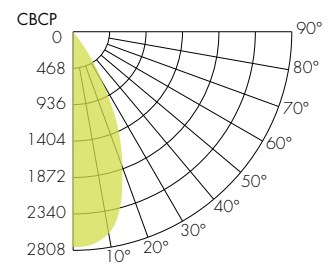

2700K

COLOR VECTOR GRAPHIC

— Reference Source — Test Source

3000K

COLOR VECTOR GRAPHIC

— Reference Source — Test Source

3500K

COLOR VECTOR GRAPHIC

— Reference Source — Test Source

4000K

COLOR VECTOR GRAPHIC

— Reference Source — Test Source

6500K

COLOR VECTOR GRAPHIC

— Reference Source — Test Source

Photometry

10° Faceted Reflector

30° Smooth Reflector

18° Faceted Reflector

45° Smooth Reflector

30° Faceted Reflector

80° Smooth Reflector

45° Faceted Reflector

60° Faceted Reflector