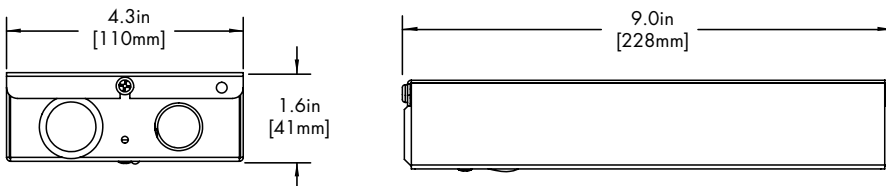

Remote Driver Housing

Depending on the options selected in the order code on page 1, a Remote Driver Housing may be required. This will automatically be generated and put on your order as necessary.

REMOTE DRIVER	MODEL	CCT	OUTPUT	DRIVER	DRIVER OPTIONS
HRM-Housing, Remote	LET11-WM-Leto 11 Wall Mount	Same as Fixture	Same as Fixture	Same as Fixture	Same as Fixture

Maximum mounting distance to luminaire using 18 AWG wire						
010S	PHSD	010L	010G	DALI DALI8	DMX	LUTE
16'	16'	72'	72'	72'	149'	15'

HRM Single with Externally Mounted Driver

Driver
010L or 010G
010S
010L or 010G or 010S
DALI or LUTE

HRM Single

Driver
PHSD

HRM Double

Driver
DALI8
DMX

EMG Emergency Driver

120 minute EMG operation time.

Driver
EMG