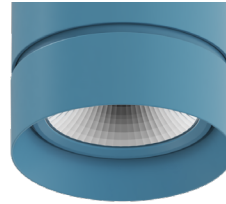

CR
Cerulean

FB
Firebrick

Two Tone Baffle

Inside finish refers to Baffle Finish selection from page 1. Any combination may be used for baffle and body finishes.

TM-30

2500K

COLOR VECTOR GRAPHIC

— Reference Source — Test Source