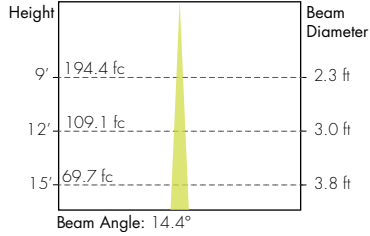

Photometry

10° Faceted Reflector