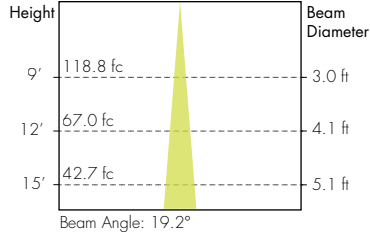

18° Faceted Reflector