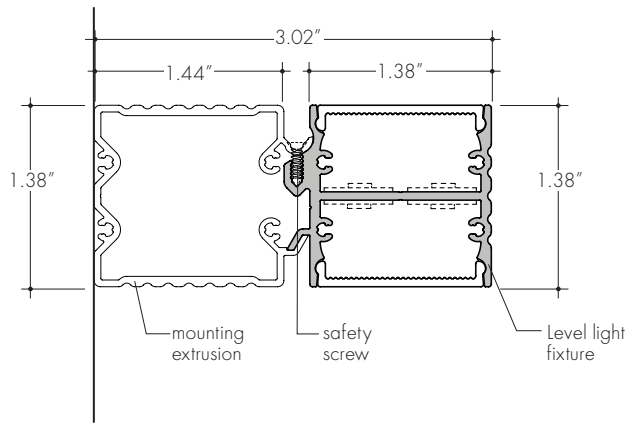

The linear wall fixture Level is available in 48 inch and 78 inch long sections. Customizable with clear or frosted lens and the up-and-down light output make it ideal for many indoor accent lighting applications. The Level light fixture is easily wall mounted and secured in place with set screws. Integral power supply.

dimable

Finish options

Black powder coated

Bronze powder coated

Silver anodized

White powder coated

Technical information

Power consumption: 84 W (48" long fixture) or 139 W (78" long fixture)

Ordering Code

| MODEL | LENGTH | CCT* | LENS | FINISH | INPUT |
|------------|----------------------|--|--------------------------|---|---|
| LE | 48 | 30K | C | SA | 120V |
| LE - Level | 48 - 48" 78 - 78" | 30K - 3000 K 35K - 3500 K 41K - 4100 K | C - Clear F - Frosted | SA - Silver anodized BK - Black powder coated BZ - Bronze powder coated WH - White powder coated | 120V - 120 V two wire forward phase ECO - EcoSystem three wire dimming |