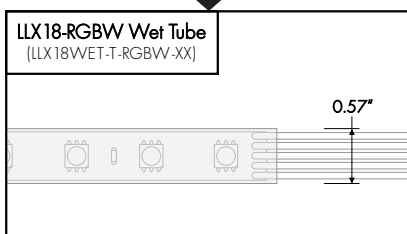

Outdoor LED Strips / LineLED Wet Tube

Old

New

Old

New

Old

New

Old

New

Old

New

Old

New