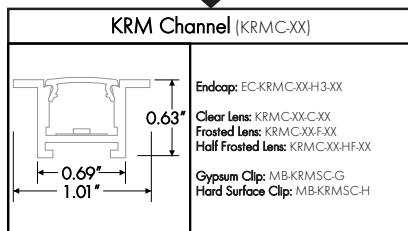

Old

Small Channel (CHS-S-1922S)	
	<p>Endcap: CHS-S-1922S-EC Endcap w/hole: CHS-S-1922S-ECH</p> <p>Milky Lens: CHW-S-1922S-CM</p> <p>Mounting Clip: CHS-S-1922S-MC</p>

New

CLA Channel (CLAC-XX)	
	<p>Square Endcap: EC-CLAC-SH3-XX Round Endcap: EC-CLAC-QH3-XX</p> <p>Square Frosted Lens: CLAC-XX-S-XX Round Frosted Lens: CLAC-XX-Q-XX</p> <p>Mounting Clip: MC-BOSC-SNAP-XX Screw-In Clip: MB-BOSC-SA Magnetic Clip: MB-BOSC-MAG</p>

Channel / Extrusion

Old

New

Old

New

Old

New

Old