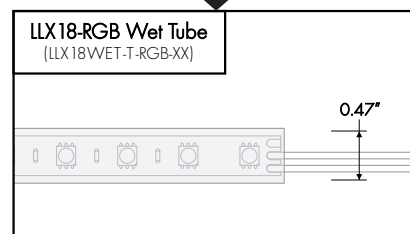

Outdoor LED Strips / LineLED Wet Tube

Old

New

Old

New

Old

New

Old

New

Old

New

Old

New