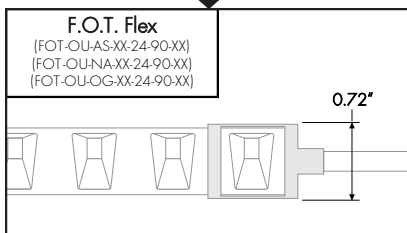

Channel / Extrusion

Old

Small Channel (CH-SM-LS-SF)	
	<p>Endcap: CH-SM-LS-SF-LE-EC Endcap w/hole: CH-SM-LS-SF-LE-ECH</p> <p>Clear Lens: CH-SM-IN-FL-CC Frosted Lens: CH-SM-IN-FL-CF Milky Lens: CH-SM-IN-FL-CM</p> <p>Mounting Clip: CH-SM-LE-MC Rotating Mounting Clip: CH-SM-LE-MC-R</p>