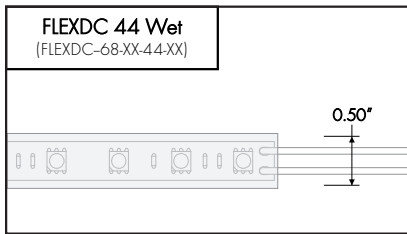

Outdoor LED Strips / LineLED Wet Tube

Old

New

Old

New

Old

New

Old

New

Old

New

Old

New