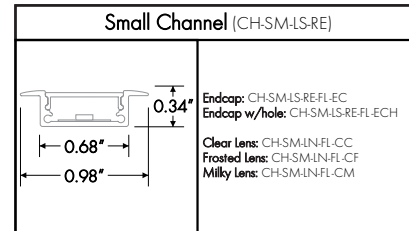

Old

Small Channel (CHS-S-1922S)	
	<p>Endcap: CHS-S-1922S-EC Endcap w/hole: CHS-S-1922S-ECH</p> <p>Milky Lens: CHW-S-1922S-CM</p> <p>Mounting Clip: CHS-S-1922S-MC</p>

New

CLA Channel (CLAC-XX)	
	<p>Square Endcap: EC-CLAC-SH3-XX Round Endcap: EC-CLAC-QH3-XX</p> <p>Square Frosted Lens: CLAC-XX-S-XX Round Frosted Lens: CLAC-XX-Q-XX</p> <p>Mounting Clip: MC-BOSC-SNAP-XX Screw-In Clip: MB-BOSC-SA Magnetic Clip: MB-BOSC-MAG</p>

Channel / Extrusion

Old

New

Old

New

Old

New

Old