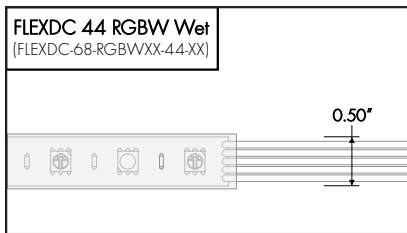

Outdoor LED Strips / LineLED Wet Tube

Old

New

Old

New

Old

New

Old

New

Old

New

Old

New