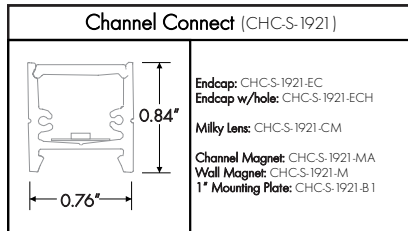

Channel / Extrusion

Old