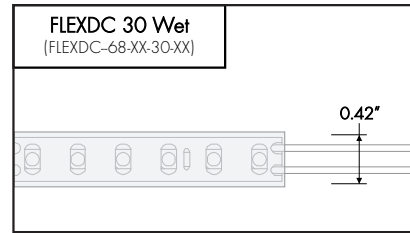

Old

New

Old

New

Outdoor LED Strips / LineLED Wet Tube

Old

New

Old