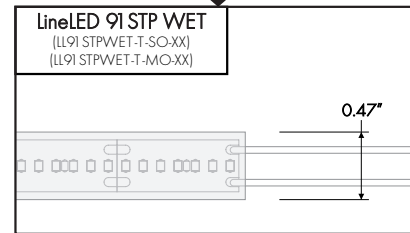

Outdoor LED Strips / LineLED Wet Tube

Old

New

Old

New

Old

New

Old

New

Old

New

Old

New