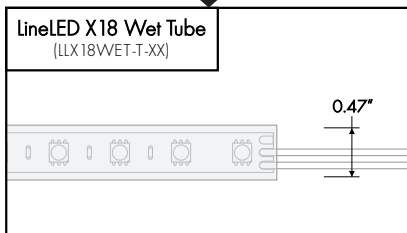

Outdoor LED Strips / LineLED Wet Tube

Old

New

Old

New

Old

New

Old

New

Old

New

Old

New