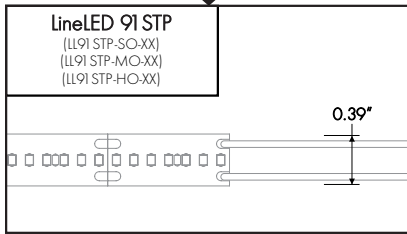

Indoor LED Strips / LineLED

Old

New

Old

New

Old

New