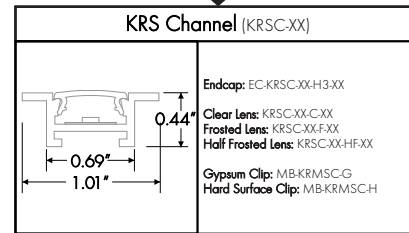

Old

Small Channel (CHS-S-1922S)	
	<p>Endcap: CHS-S-1922S-EC Endcap w/hole: CHS-S-1922S-ECH</p> <p>Milky Lens: CHW-S-1922S-CM</p> <p>Mounting Clip: CHS-S-1922S-MC</p>

New

CLA Channel (CLAC-XX)	
	<p>Square Endcap: EC-CLAC-SH3-XX Round Endcap: EC-CLAC-QH3-XX</p> <p>Square Frosted Lens: CLAC-XX-S-XX Round Frosted Lens: CLAC-XX-Q-XX</p> <p>Mounting Clip: MC-BOSC-SNAP-XX Screw-In Clip: MB-BOSC-SA Magnetic Clip: MB-BOSC-MAG</p>

Channel / Extrusion

Old

New

Old

New

Old

New

Old