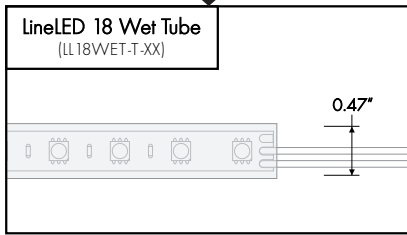

Old

New

Old

New

Outdoor LED Strips / LineLED Wet Tube

Old

New

Old