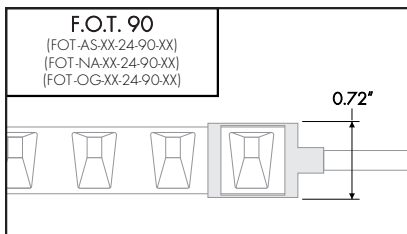

Outdoor LED Strips / LineLED Wet Tube

Old

New

Old

New

Old

New