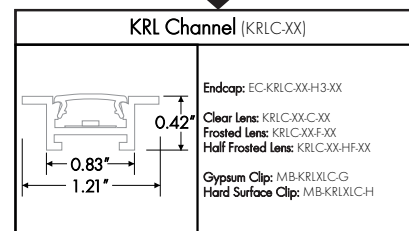

Channel / Extrusion

Old

New

Old

New

Old

New

Old

New

Old

New

Old

New