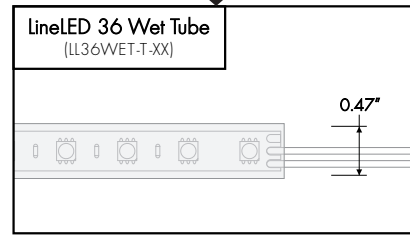

Outdoor LED Strips / LineLED Wet Tube

Old

New

Old

New

Old

New

Old

New

Old

New

Old

New