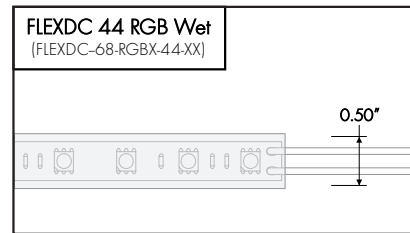

Outdoor LED Strips / LineLED Wet Tube

Old

New

Old

New

Old

New

Old

New

Old

New

Old

New