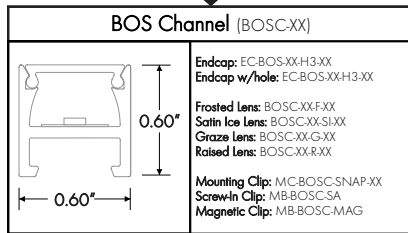

Channel / Extrusion

Old

New

Old

New

Old

New

Old

New

Old

New

Old

New