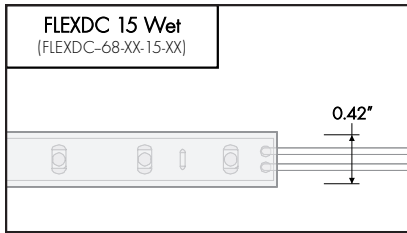

Old

New

Old

New

Outdoor LED Strips / LineLED Wet Tube

Old

New

Old