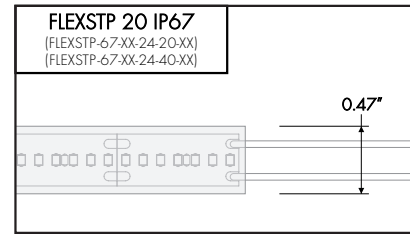

Outdoor LED Strips / LineLED Wet Tube

Old

New

Old

New

Old

New

Old

New

Old

New

Old

New